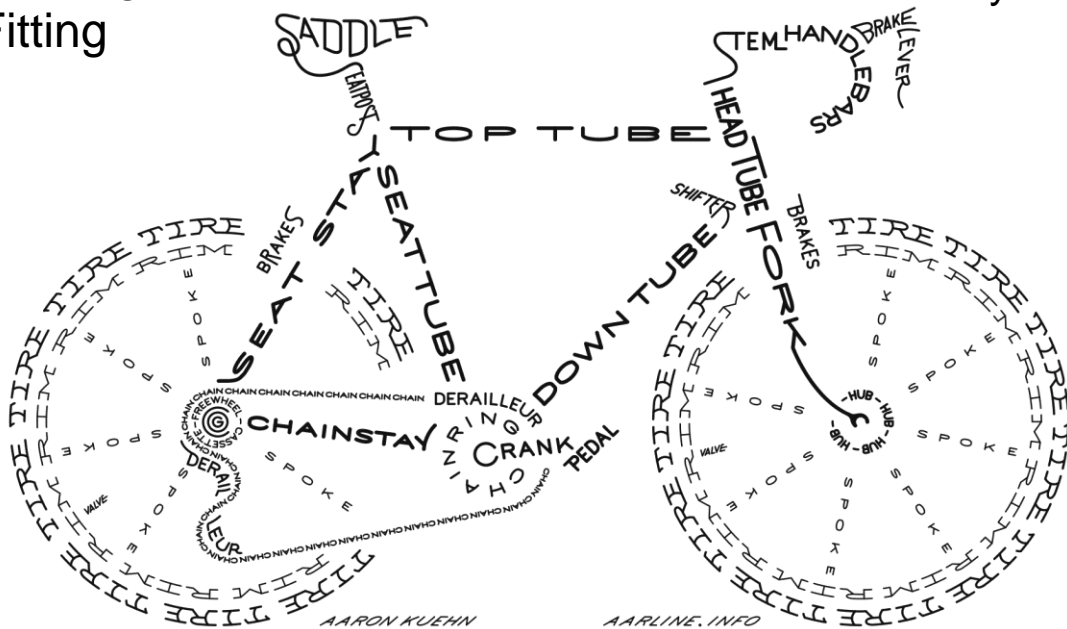

RPI CYCLING PRESENTS

A

BICYCLE ENGINEERING

SYMPOSIUM

Topics & Exhibits

Gravel Bikes
Bike Sharing
Bike Fitting

Free catered lunch

Free admission
Industry networking

When: Saturday, November 21st 10AM – 4PM

Where: Sage Academic Building, Room 3303

More Info: cycling.union.rpi.edu/symposium

Larry Ruff
Josh Stricker

ruffl@rpi.edu
stricj2@rpi.edu